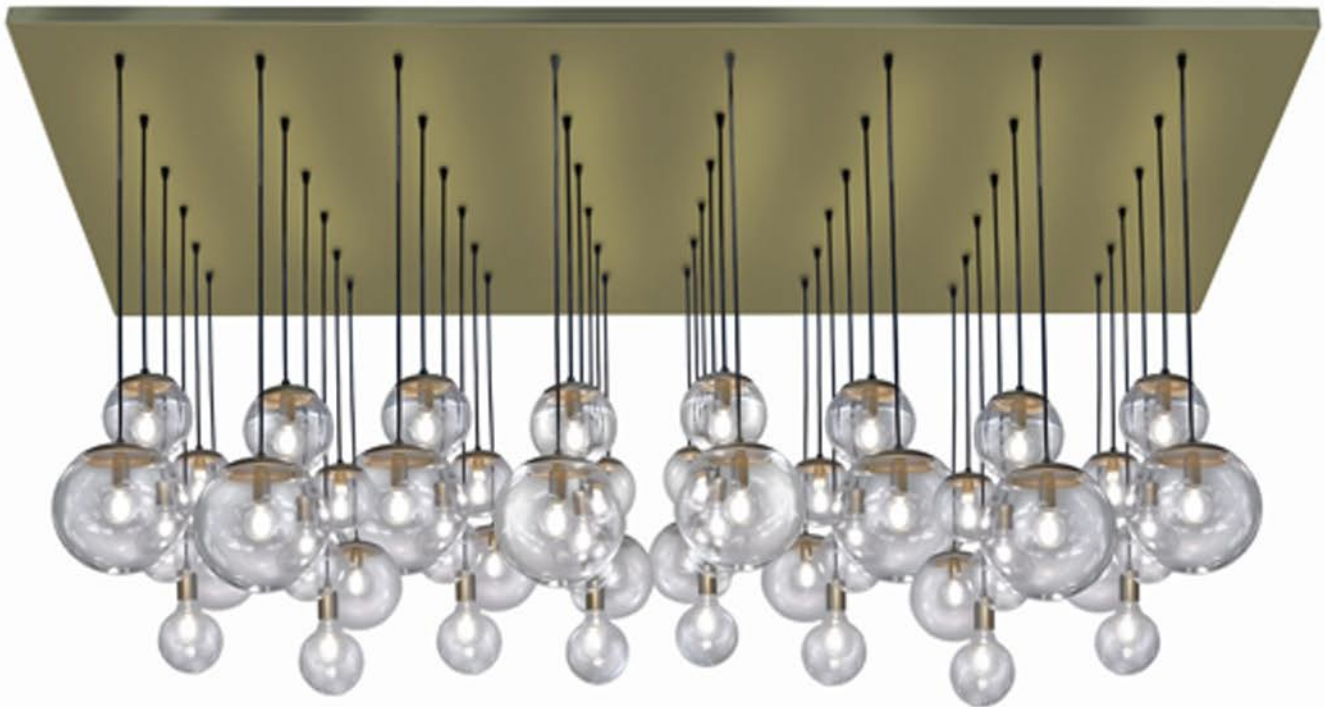

EVOKE+

LIGHTING

12 Light

SPECIFICATIONS

Width	77	Bulb Type	E-26
Depth	59	Shade	Clear glass
Height	Adjustable	Finish	Oil Rubbed Bronze
Overall Height	Adjustable	Diffuser	N/A