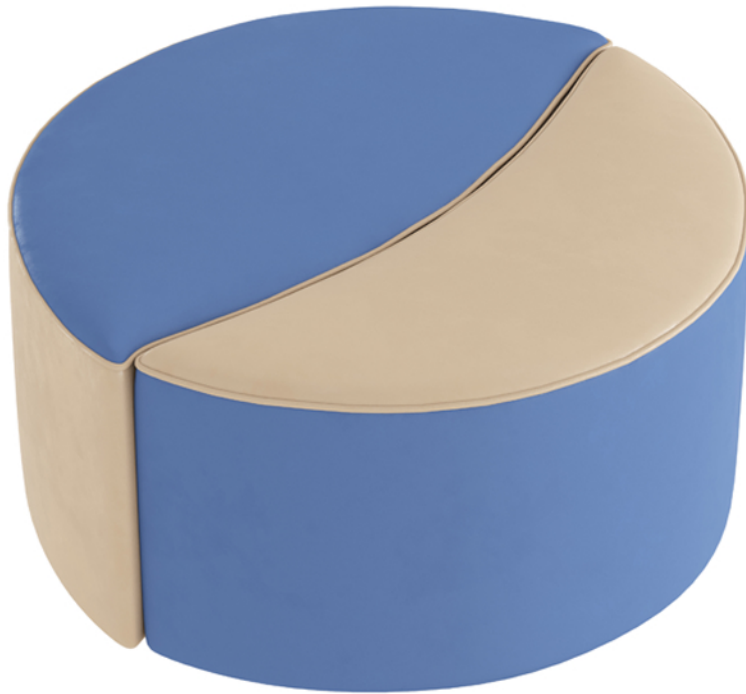

*12 Ottoman*

**SPECIFICATIONS**

Width	30	COM	3.5 yards
Depth	30	Legs	N/A
Height	16		