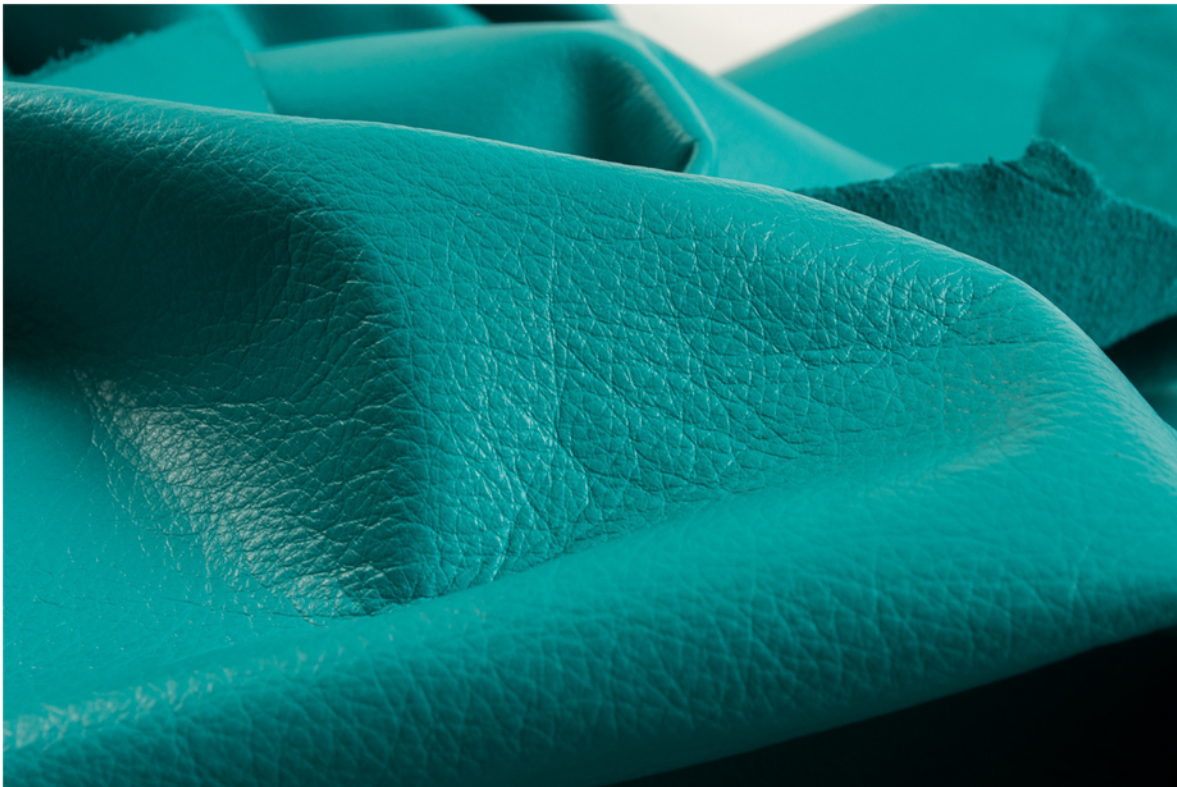

EVOKE+

LEATHER

Luscious

SPECIFICATIONS

Shape	Half Hide	Average Size	20-25 SF
Thickness	1.1/1.3mm	Finish	Aniline Dyed
Flammability	Cal TB 117-2013		

Soft smooth natural milled napa cowhide. Aniline drum dyed through, semi aniline top color, semi shine top finish